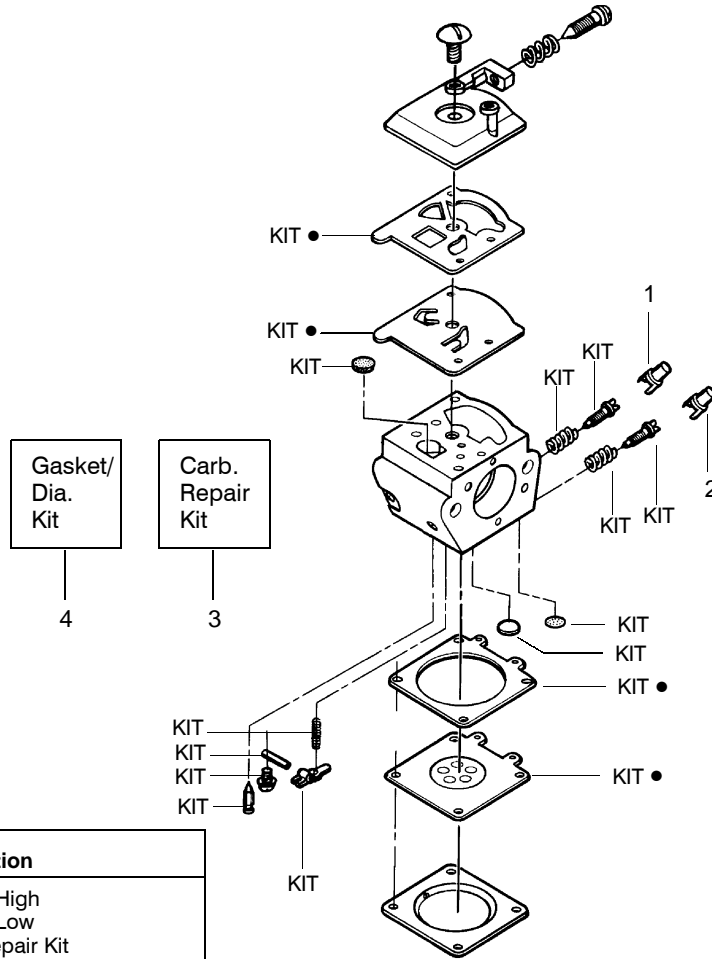

Ref.	Part No.	Description	Ref.	Part No.	Description	Ref.	Part No.	Description
1.	530016153	Screw	19.	530036103	Screen-Spark	36.	530047604	Housing-Air Filter
2.	530056924	Shield-Cylinder	20.	530037813	Diffuser-Muffler	37.	530016101	Nut
3.	530047213	Assy-Air Purge	21.	530069608	Gasket-Muffler (kit)	38.	530037793	Air Filter - Foam
4.	530015780	Screw	22.	530047207	Assy-Muffler (Incl. 19,20, 21,22,23)	39.	530031135	Wrench-Bar
5.	530095646	Assy-Fuel Pick-up	23.	530047062	Assy-Crankshaft	40.	530069608	Kit-Engine Gasket (incl. 36,32,23)
6.	530069247	Kit-Line Purge/Carb. (Small Dia)	24.	530037935	Cap-Crankcase			
7.	530069216	Kit-Line Purge/Tank (large line)	25.	530056363	Assy-Seal & Bearing			
8.	530035526	Grommet-Carb Adjust.	26.	530038729	Ring-Piston			
9.	530054144	Seal-Carb Adapter	27.	530015697	Retainer - Piston Pin			
10.	952030150	Spark Plug (RCJ-7Y)	28.	530071408	Kit-Piston - (incl. 28-29)			
11.	530016136	Clip-High Tension Lead	29.	530071412	Kit-Cylinder			
12.	530049117	Assy-Wire Harness (Includes switch)	30.	530069608	Gasket-Carb. Adapter (kit)			
13.	530015814	Screw	31.	530016187	Screw	↗	530163670	Manual- (Scan)
14.	530039167	Module-Ignition	32.	530049700	Carb. Adapter	↗	530163671	Manual - (Euro I)
15.	530047442	Strap-Ground	33.	530016386	Screw	↗	530163672	Manual - (Euro II)
16.	530037652	Insulator-Heat	34.	530069608	Carb. Gasket (kit)	↗	530054781	Decal-Warning
17.	530049870	Back Plate-Muffler	35.	---	Kit-Carburetor			
18.	530016132	Screw		530069722	(WT-391)			
				↗ 530071621	(WT-625)			

↗ = NEW PART NUMBER FOR THIS IPL

* = REFER TO THE SERVICE REFERENCE INDICATED FOR MORE INFORMATION. (LOCATED AT END OF IPL)

Carburetor Assembly – WT-391 – #530069722

Ref.	Part No.	Description
1.	530038479	Limiters Cap-High
2.	530038478	Limiters Cap-Low
3.	530069826	Carburetor Repair Kit (KIT= Indicates Contents) & Includes Limiters Caps
4.	530069844	Gasket/Diaphragm Kit (● = Indicates Contents)