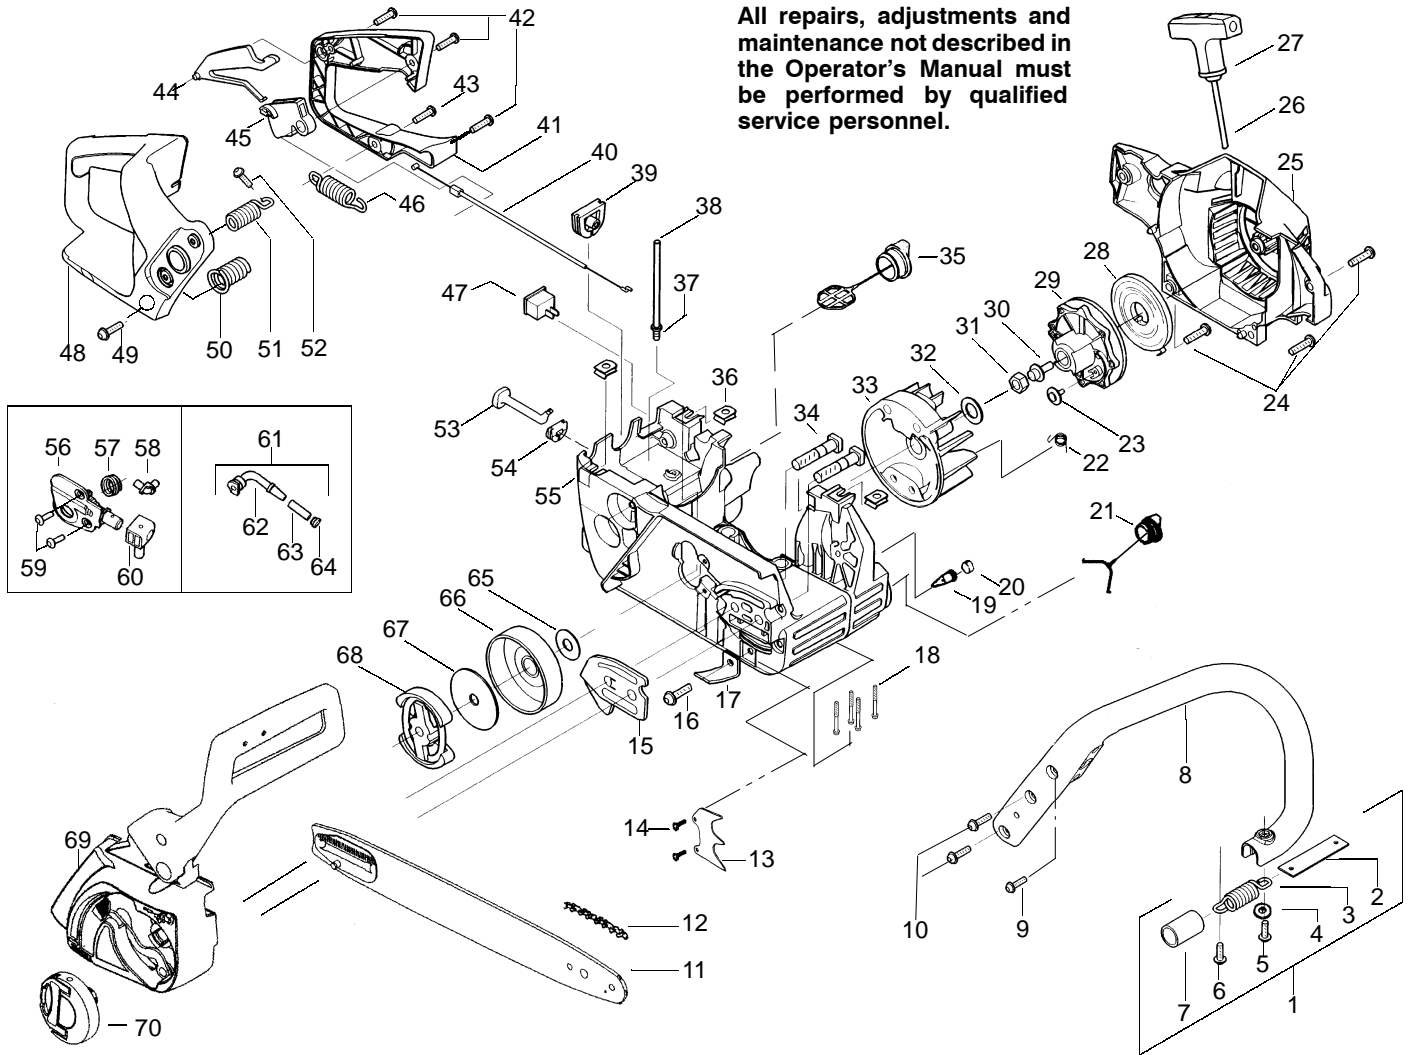

⚠ WARNING
All repairs, adjustments and maintenance not described in the Operator's Manual must be performed by qualified service personnel.

Ref.	Part No.	Description	Ref.	Part No.	Description	Ref.	Part No.	Description
1.	530047963	Assy.-Isolator	27.	530056402	Handle- Starter	53.	530047605	Knob- Choke
2.	530047608	Strap- Limiter	28.	530027531	Spring- Recoil	54.	530049005	Grommet- Knob
3.	530042082	Spring- Isolator	29.	530037817	Pulley- Starter	55.	530056597	Assy- Chassis
4.	530015123	Washer	30.	530015920	Screw	56.	530071259	Kit- Oil Pump (Incls. 57,58,60)
5.	530016018	Screw	31.	530016134	Nut- Flywheel	57.	530037820	Gear- Worm Spring
6.	530015843	Screw	32.	530015127	Washer- Flywheel	58.	530049477	Elbow- Oil Pickup
7.	530036142	Sleeve- AV Spring	33.	530039209	Assy- Flywheel	59.	530016064	Screw
8.	530047583	Handle- Front	34.	530016133	Bolt- Bar	60.	530019206	Seal Block
9.	530015940	Screw	35.	530047192	Assy- Fuel Cap	61.	530047663	Assy- Oil Pickup (Incl. 62-64)
10.	530015814	Screw	36.	530015922	Nut- "U"- Type	62.	530038373	Pick- up Oiler
11.	530044897	Bar - 16"	37.	530023877	Fitting- fuel line	63.	530037821	Filter- Oil
12.	538248288	Chain - 16"	38.	530069216	Kit- Fuel line (large)	64.	530030189	Plug- Oil Filter
13.	530014381	Kit- Assy Spike (incl.14)	39.	530047631	Grommet- Cable	65.	530015907	Washer- Thrust
14.	530015805	Screw	40.	530047602	Cable- Throttle	66.	530047061	Assy.- Clutch Drum w/bearing
15.	530038238	Plate- Bar Mounting	41.	530047581	Cover- Rear Handle	67.	530015611	Washer- Clutch
16.	530015814	Screw	42.	530015906	Screw	68.	530014949	Assy. Clutch
17.	530029850	Chain Catcher	43.	530015886	Screw	69.	530056832	Assy- Chain Brake
18.	530016132	Screw	44.	530036098	Lockout- Throttle	70.	530056935	Assy- Knob
19.	530026119	Check Valve	45.	530036097	Trigger- Throttle			
20.	530038264	Plug- Bronze Vent	46.	530042082	Spring			
21.	530010846	Assy- Oil Cap	47.	530069572	Kit- Switch			
22.	530023817	Spring- Starter Dog	48.	530047582	Handle - Rear			
23.	530016080	Screw	49.	530015814	Screw			
24.	530015892	Screw	50.	530053274	Assy. Isolator - lower			
25.	530055708	Housing- Fan	51.	530071385	Kit- Isolator (Upper)			
26.	530069232	Kit- Rope	52.	530015875	Screw			

✂ = NEW PART NUMBER FOR THIS IPL

★ = REFER TO THE SERVICE REFERENCE INDICATED FOR MORE INFORMATION. (LOCATED AT END OF IPL)