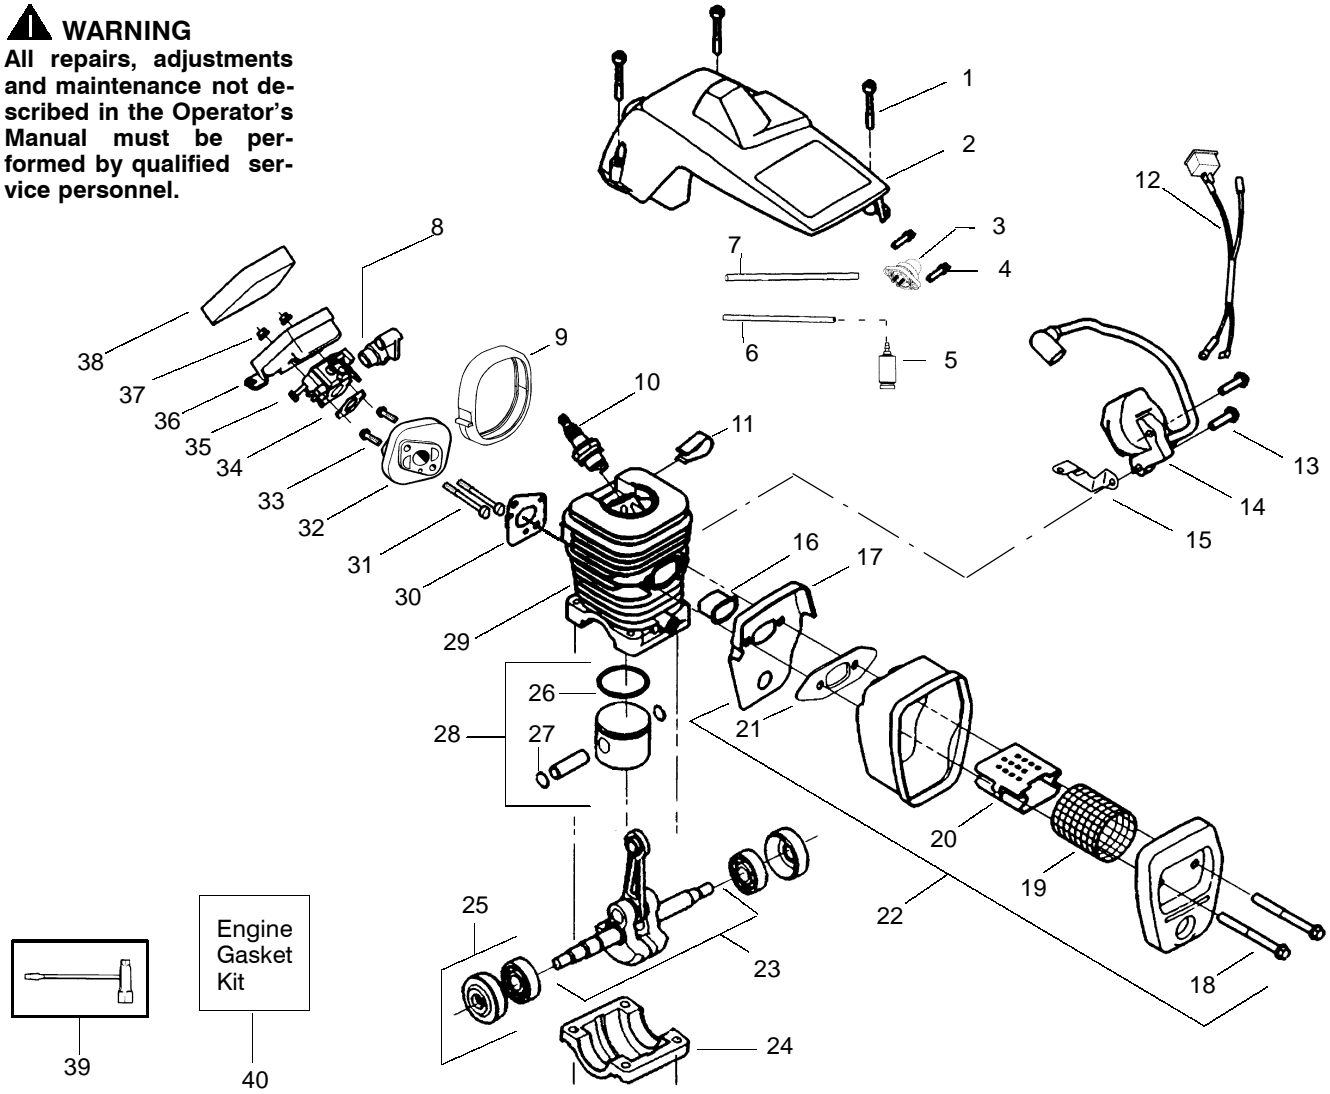

WARNING
All repairs, adjustments and maintenance not described in the Operator's Manual must be performed by qualified service personnel.

Ref.	Part No.	Description	Ref.	Part No.	Description	Ref.	Part No.	Description
1.	530016153	Screw	19.	530036103	Screen-Spark	36.	530047604	Housing-Air Filter
2.	530056924	Shield-Cylinder	20.	530037813	Diffuser-Muffler	37.	530016101	Nut
3.	530047213	Assy-Air Purge	21.	530069608	Gasket-Muffler (kit)	38.	530037793	Air Filter - Foam
4.	530015780	Screw	22.	530047207	Assy-Muffler (Incl. 19,20, 21,22,23)	39.	530031135	Wrench-Bar
5.	530095646	Assy-Fuel Pick-up	23.	530047062	Assy-Crankshaft	40.	530069608	Kit-Engine Gasket (incl. 36,32,23)
6.	530069247	Kit-Line Purge/Carb. (Small Dia)	24.	530037935	Cap-Crankcase			
7.	530069216	Kit-Line Purge/Tank (large line)	25.	530056363	Assy-Seal & Bearing			
8.	530035526	Grommet-Carb Adjust.	26.	530038729	Ring-Piston			
9.	530054144	Seal-Carb Adapter	27.	530015697	Retainer - Piston Pin			
10.	952030150	Spark Plug (RCJ-7Y)	28.	530071408	Kit-Piston - (incl. 28-29)			
11.	530016136	Clip-High Tension Lead	29.	530071412	Kit-Cylinder			
12.	530049117	Assy-Wire Harness (Includes switch)	30.	530069608	Gasket-Carb. Adapter (kit)			
13.	530015814	Screw	31.	530016187	Screw	↗	530163670	Manual- (Scan)
14.	530039167	Module-Ignition	32.	530049700	Carb. Adapter	↗	530163671	Manual - (Euro I)
15.	530047442	Strap-Ground	33.	530016386	Screw	↗	530163672	Manual - (Euro II)
16.	530037652	Insulator-Heat	34.	530069608	Carb. Gasket (kit)	↗	530054781	Decal-Warning
17.	530049870	Back Plate-Muffler	35.	---	Kit-Carburetor			
18.	530016132	Screw		530069722	(WT-391)			
				↗ 530071621	(WT-625)			

↗ = NEW PART NUMBER FOR THIS IPL

* = REFER TO THE SERVICE REFERENCE INDICATED FOR MORE INFORMATION. (LOCATED AT END OF IPL)